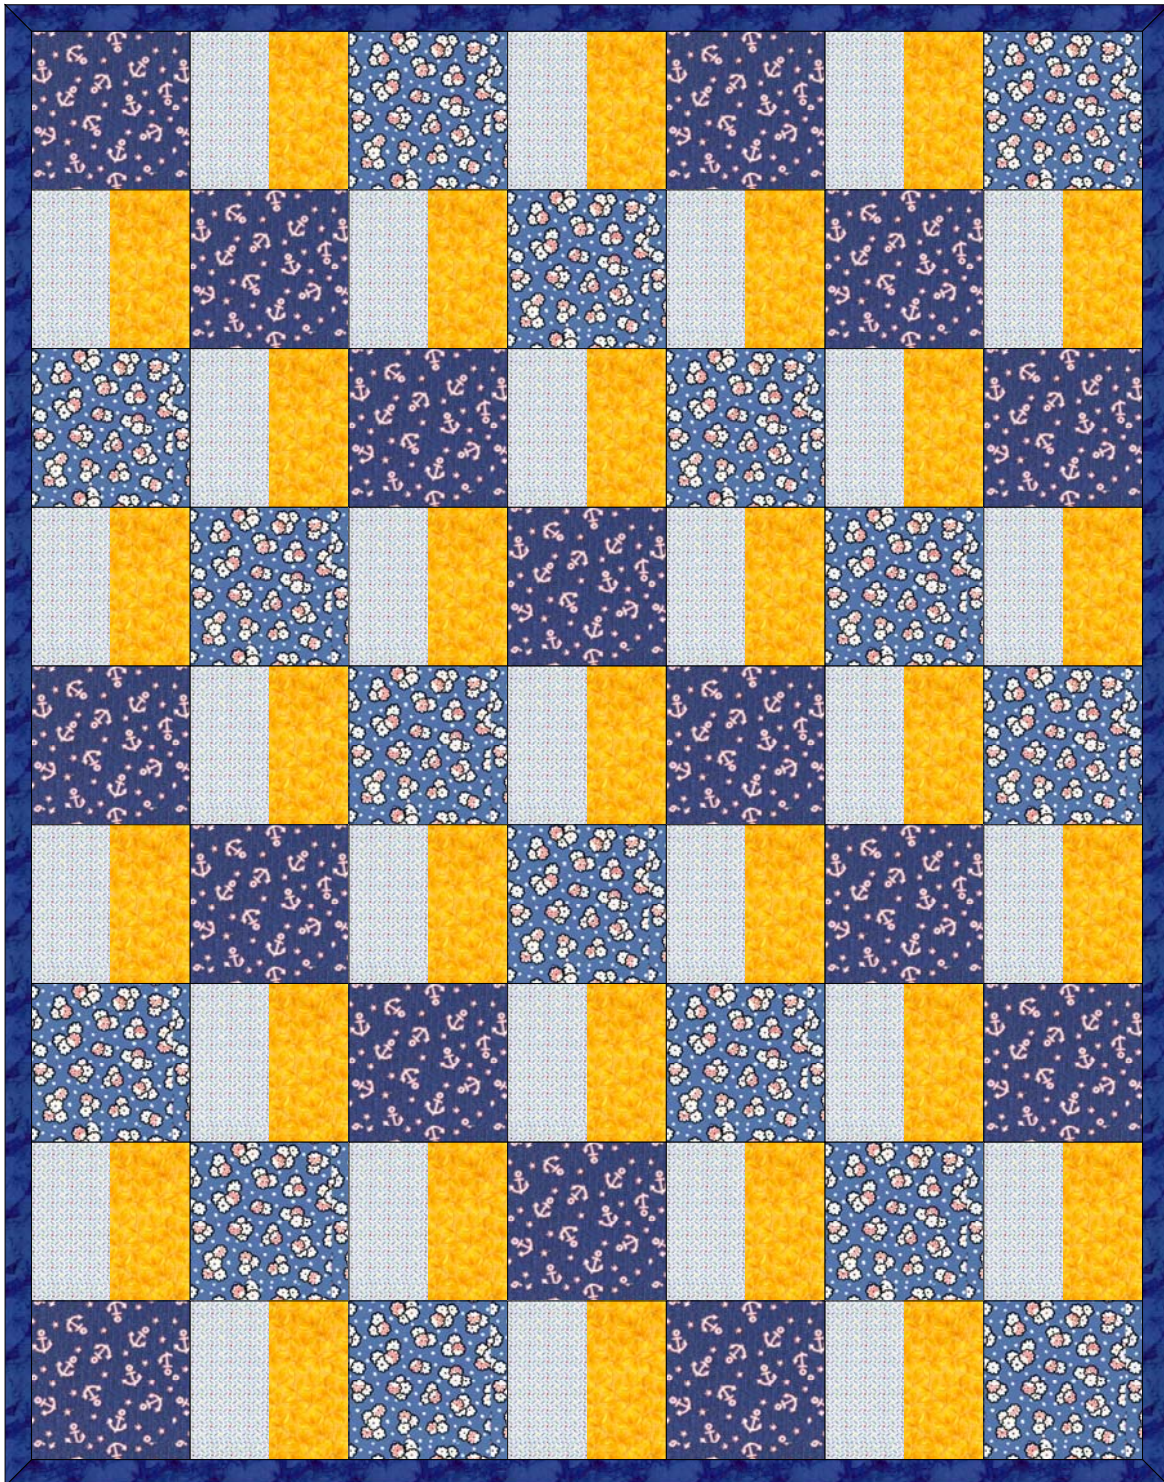

# Bricks and Squares

Finished Size: 44 x 56 inches

Dark Print: Cut 16 each 6 1/2" squares

Med Print: Cut 16 each 6 1/2" squares

Light Blue: Cut 31 each 3 1/2" x 6 1/2" bricks

Med Gold: Cut 31 each 3 1/2" x 6 1/2" bricks