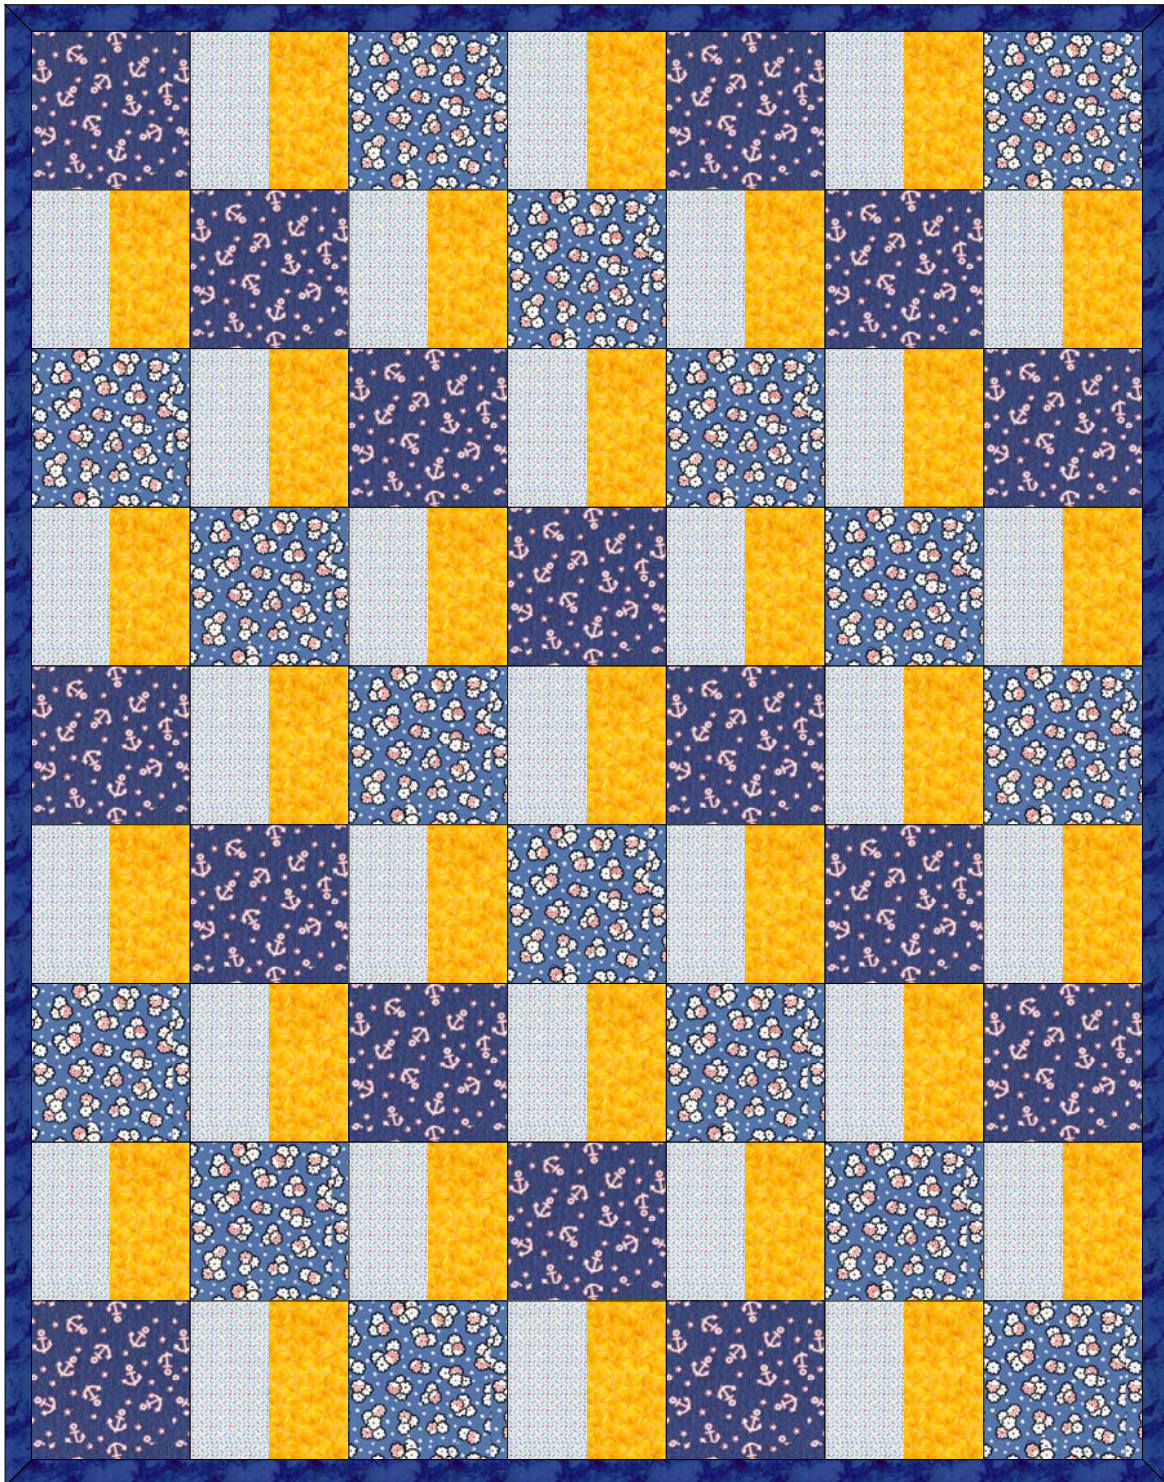

Bricks and Squares

Finished Size: 44 x 56 inches

Dark Print: Cut 16 each 6 1/2" squares

Med Print: Cut 16 each 6 1/2" squares

Light Blue: Cut 31 each 3 1/2" x 6 1/2" bricks

Med Gold: Cut 31 each 3 1/2" x 6 1/2" bricks