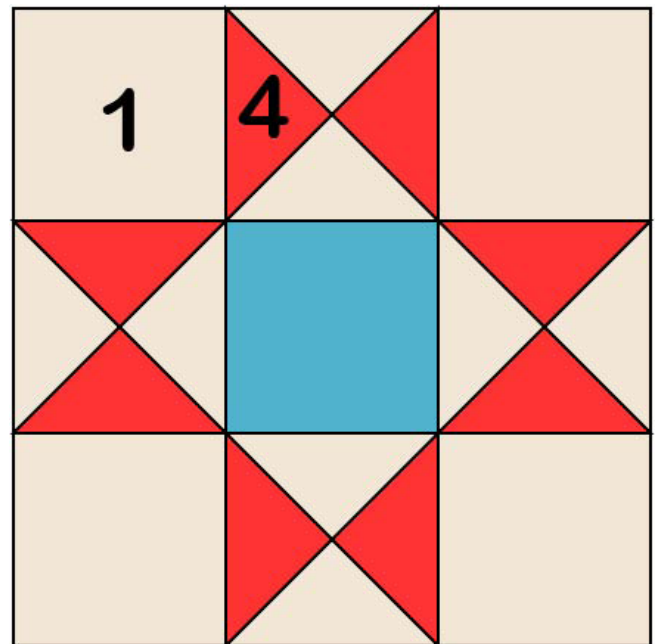

# GO! Ohio Star Quilt Block

## by Qube Size

by Marjorie Busby

<http://bluefeatherquiltstudio.com/blog>

Fabric Color	GO! Dies Used	Number of Shapes to Cut
White	 Shape 1 Square	4
White	 Shape 4 Quarter Square Triangle	8
Red	 Shape 4 Quarter Square Triangle	8
Blue	 Shape 1 Square	1

Qube Size	6 inch	8 inch	9 inch	12 inch
Finished Block Size	9 inch	12 inch	13.5 inch	18 inch